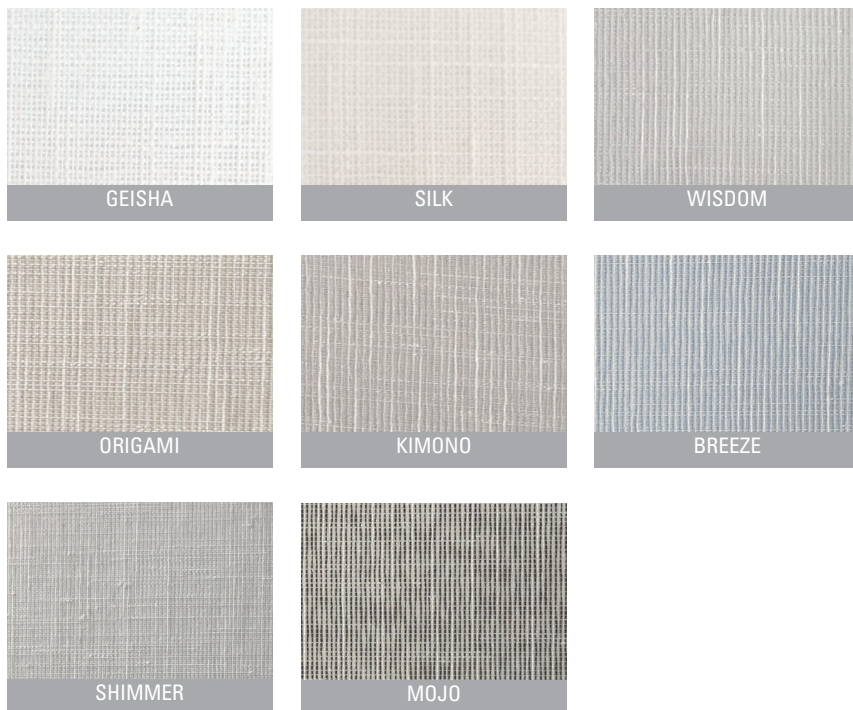

WISTERIA Sheer

Why WISTERIA Sheer?

Wisteria Sheer a beautifully woven fabric, that softly filters light and brings warmth into any space. It's linen look speckled slub adds elegance with privacy that will not inhibit on your outside views. Available in a contemporary range of colours that give a modern look to any environment. Wisteria Sheer is suitable for Roller Blinds, Roman Blinds or Panel Glide Systems.

Colour Range

Fabric Specifications

Quality:	100% Polyester
Width:	Maximum Roller Width 3000mm
	Maximum Roman Width 2930mm
Weave & Opacity:	Custom weave to achieve sheer opacity.
Weight:	131 gr/m ²
Thickness	0.06mm
Fire Classifications:	AWTA AS1530.3 1993
Certifications:	Greenguard + Greenguard GOLD
Lightfastness:	Tested DIN EN ISO 105 B2: 7 Fabric with a 5+ result offers excellent resistance to the fading effect of light.
VOC test:	ASTM: D5116
Fabric Warranty:	5 years (internal use only)
Care Instructions:	Do not allow dust to accumulate. Gently vacuum with appropriate attachment. Do not dry clean. Test in an inconspicuous area with mild detergent solution before spot cleaning. When spot cleaning do not allow that area to become fully wet, use damp cloth only.