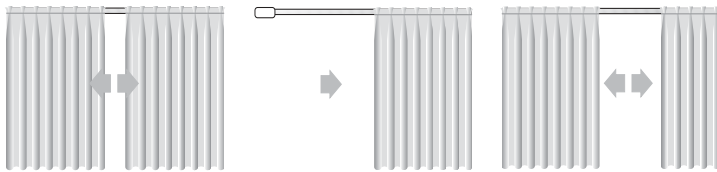

MOVELITE 35 WF RTS

SPECIFICATION

- Width 29.2mm; Height 20.4mm
- Wirefree RTS Curtain Motor featuring a removable, rechargeable battery
- Traversing Capacity 35kg, NM = 0.6NM, Linear Speed 15cm/sec
- Maximum curvature of 90° curves: 30cm; wide radius curves: 50cm
- Battery life of 6 months based on 35kgs x 4mtrs
- Soft start and Soft stop
- Compatible with 80mm S-Fold Gliders
- Low Battery LED Indicator
- Track colours: White

OPENING OPTIONS

WEIGHT RANGES

Kg	3m	6m	10m	Kg	3m	6m	10m
	35 Kg	35 Kg	...		15 Kg	10 Kg	...
	35 Kg	35 Kg	...		15 Kg	10 Kg	...
	35 Kg	25 Kg	...		35 Kg	15 Kg	...
	35 Kg	25 Kg	...		30 Kg	10 Kg	...