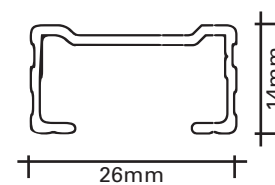

## Dimensions & Limitations

	<b>STANDARD Pleated</b>	<b>Duopleat</b>
MINIMUM WIDTH	200mm	200mm
MAXIMUM WIDTH	5800mm	3000-4400mm (based on fabric selected)
MAXIMUM DROP	6000mm	4000mm
MAXIMUM AREA	25m <sup>2</sup>	12m <sup>2</sup>

	<b>SKYLIGHT - POLE OPERATED Pleated</b>	<b>Duopleat</b>
MAXIMUM WIDTH	1800mm	1800mm
MAXIMUM DROP	5000mm	4400mm

**Pole length made to order to a maximum length of 4000mm.**

	<b>SKYLIGHT - CORD OPERATED Pleated</b>	<b>Duopleat</b>
MAXIMUM WIDTH	4000mm	4000mm
MAXIMUM DROP	5000mm	4400mm

## Shapes

Sky - Skylight

Fs - Framed Skylight

**Framed Skylight Limits:**  
**Max width: 1500mm**  
**Max Drop: 2100mm**

**10mm Base Rail**