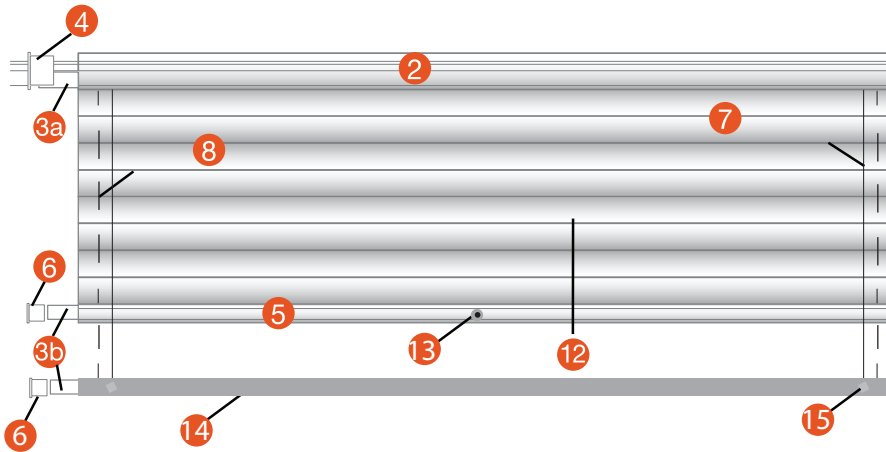

## Dimensions & Limitations

	<b>STANDARD Pleated</b>	<b>Duopleat</b>
MINIMUM WIDTH	200mm	200mm
MAXIMUM WIDTH	5800mm	3000-4400mm (based on fabric selected)
MAXIMUM DROP	6000mm	4000mm
MAXIMUM AREA	25m <sup>2</sup>	12m <sup>2</sup>

	<b>SKYLIGHT - POLE OPERATED Pleated</b>	<b>Duopleat</b>
MAXIMUM WIDTH	1800mm	1800mm
MAXIMUM DROP	5000mm	4400mm

**Pole length made to order to a maximum length of 4000mm.**

	<b>SKYLIGHT - CORD OPERATED Pleated</b>	<b>Duopleat</b>
MAXIMUM WIDTH	4000mm	4000mm
MAXIMUM DROP	5000mm	4400mm

## Shapes

Sky - Skylight

Fs - Framed Skylight

**Framed Skylight Limits:**  
**Max width: 1500mm**  
**Max Drop: 2100mm**

**10mm Base Rail**